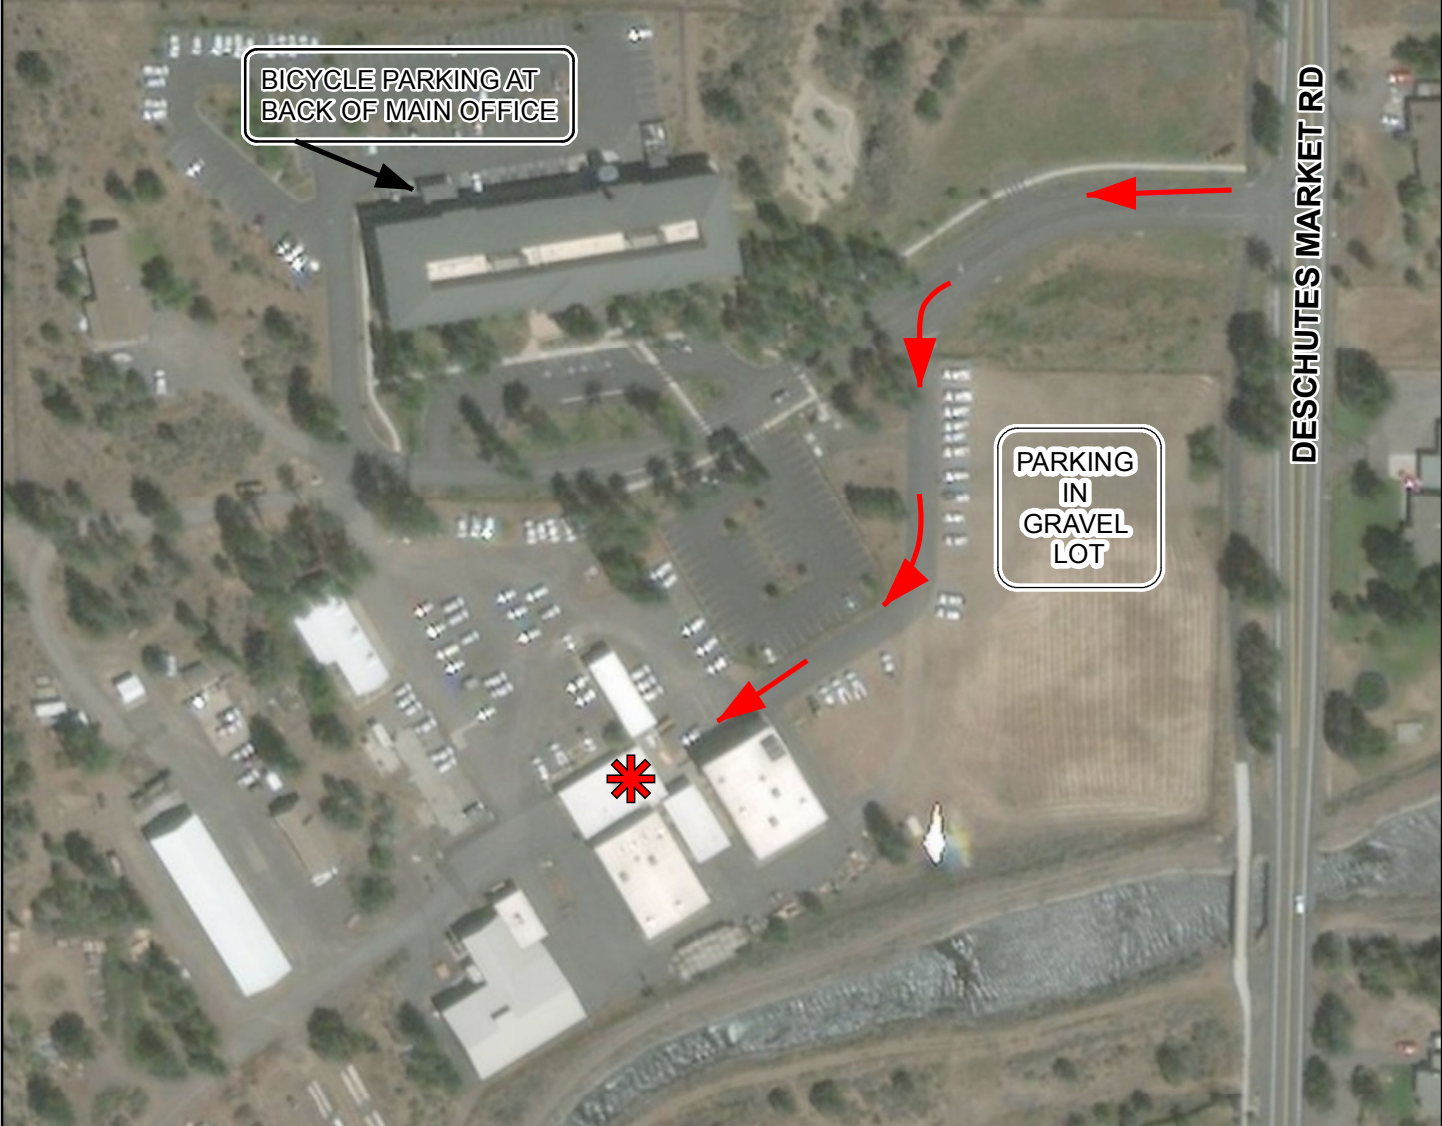

Look for the building inside the fenced area labeled "Central Oregon Youth Conservation Corps"

**BEND PINE ADMIN SITE**  
**63095 DESCHUTES MARKET RD**  
**BEND, OR 97701**

BICYCLE PARKING AT BACK OF MAIN OFFICE

PARKING IN GRAVEL LOT

DESCHUTES MARKET RD

0 125 250 500 750 Feet