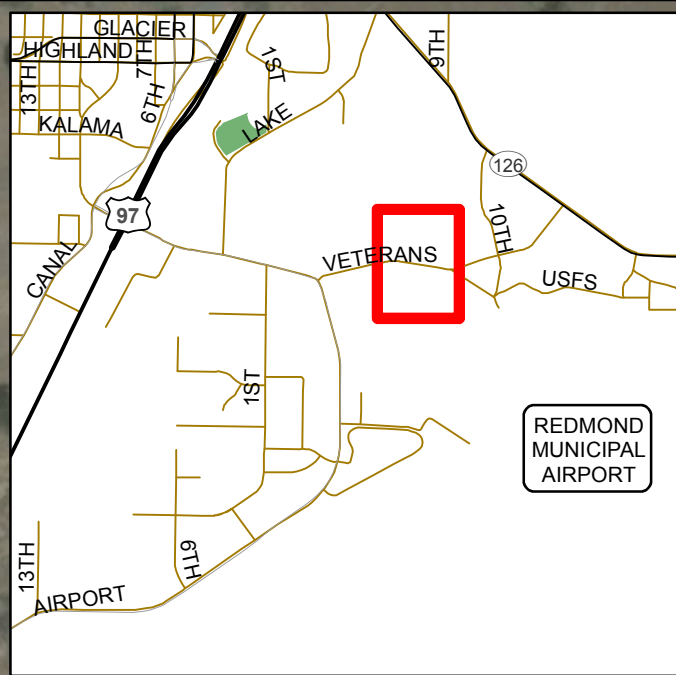

Redmond Fire & Rescue Training Center  
875 SE Veterans Way  
Redmond, OR 97756

Enter through gate on East side of building

CREW VEHICLES ONLY

EMPLOYEE PARKING

SW VETERANS WAY